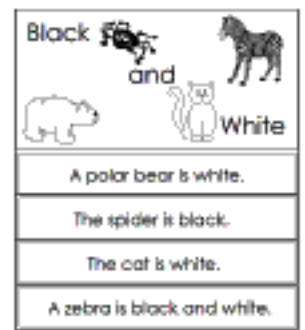

## Zebra Size Sequencing

Print the envelope on card paper. Fold the back part up and the sides in and glue closed. Glue the back of your envelope to your file folder and place the sizing cards inside.

Clipart courtesy of Clkr  
<http://www.clkr.com/>

# Black and White Book - Pages 1 & 2

Cut the 5 pages and staple at the top to create a book.

Polar Bear and Cat clipart drawn by Ruth - <http://www.archjrc.com/clipart/>  
Spider clipart courtesy of FunDraw Public Domain - <http://www.fundraw.com/>  
Zebra clipart courtesy of Clkr - <http://www.clker.com/>

Black

and

White

A polar bear is white.

Black		and	
			White
A polar bear is white.			
The spider is black.			
The cat is white.			
A zebra is black and white.			

The spider is black.